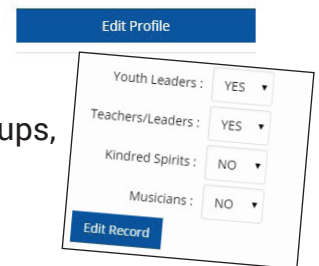

4.) Choose Your Groups (Optional):

Some churches have chosen to measure the survey statistics both at the whole church level AND by individual church groups. If your church has created subgroups, use the blue "Edit Profile" button to select the group(s) to which you belong. (ie: Church Council, Teachers/Leaders, etc.) Simply choose YES for those groups to which you belong.